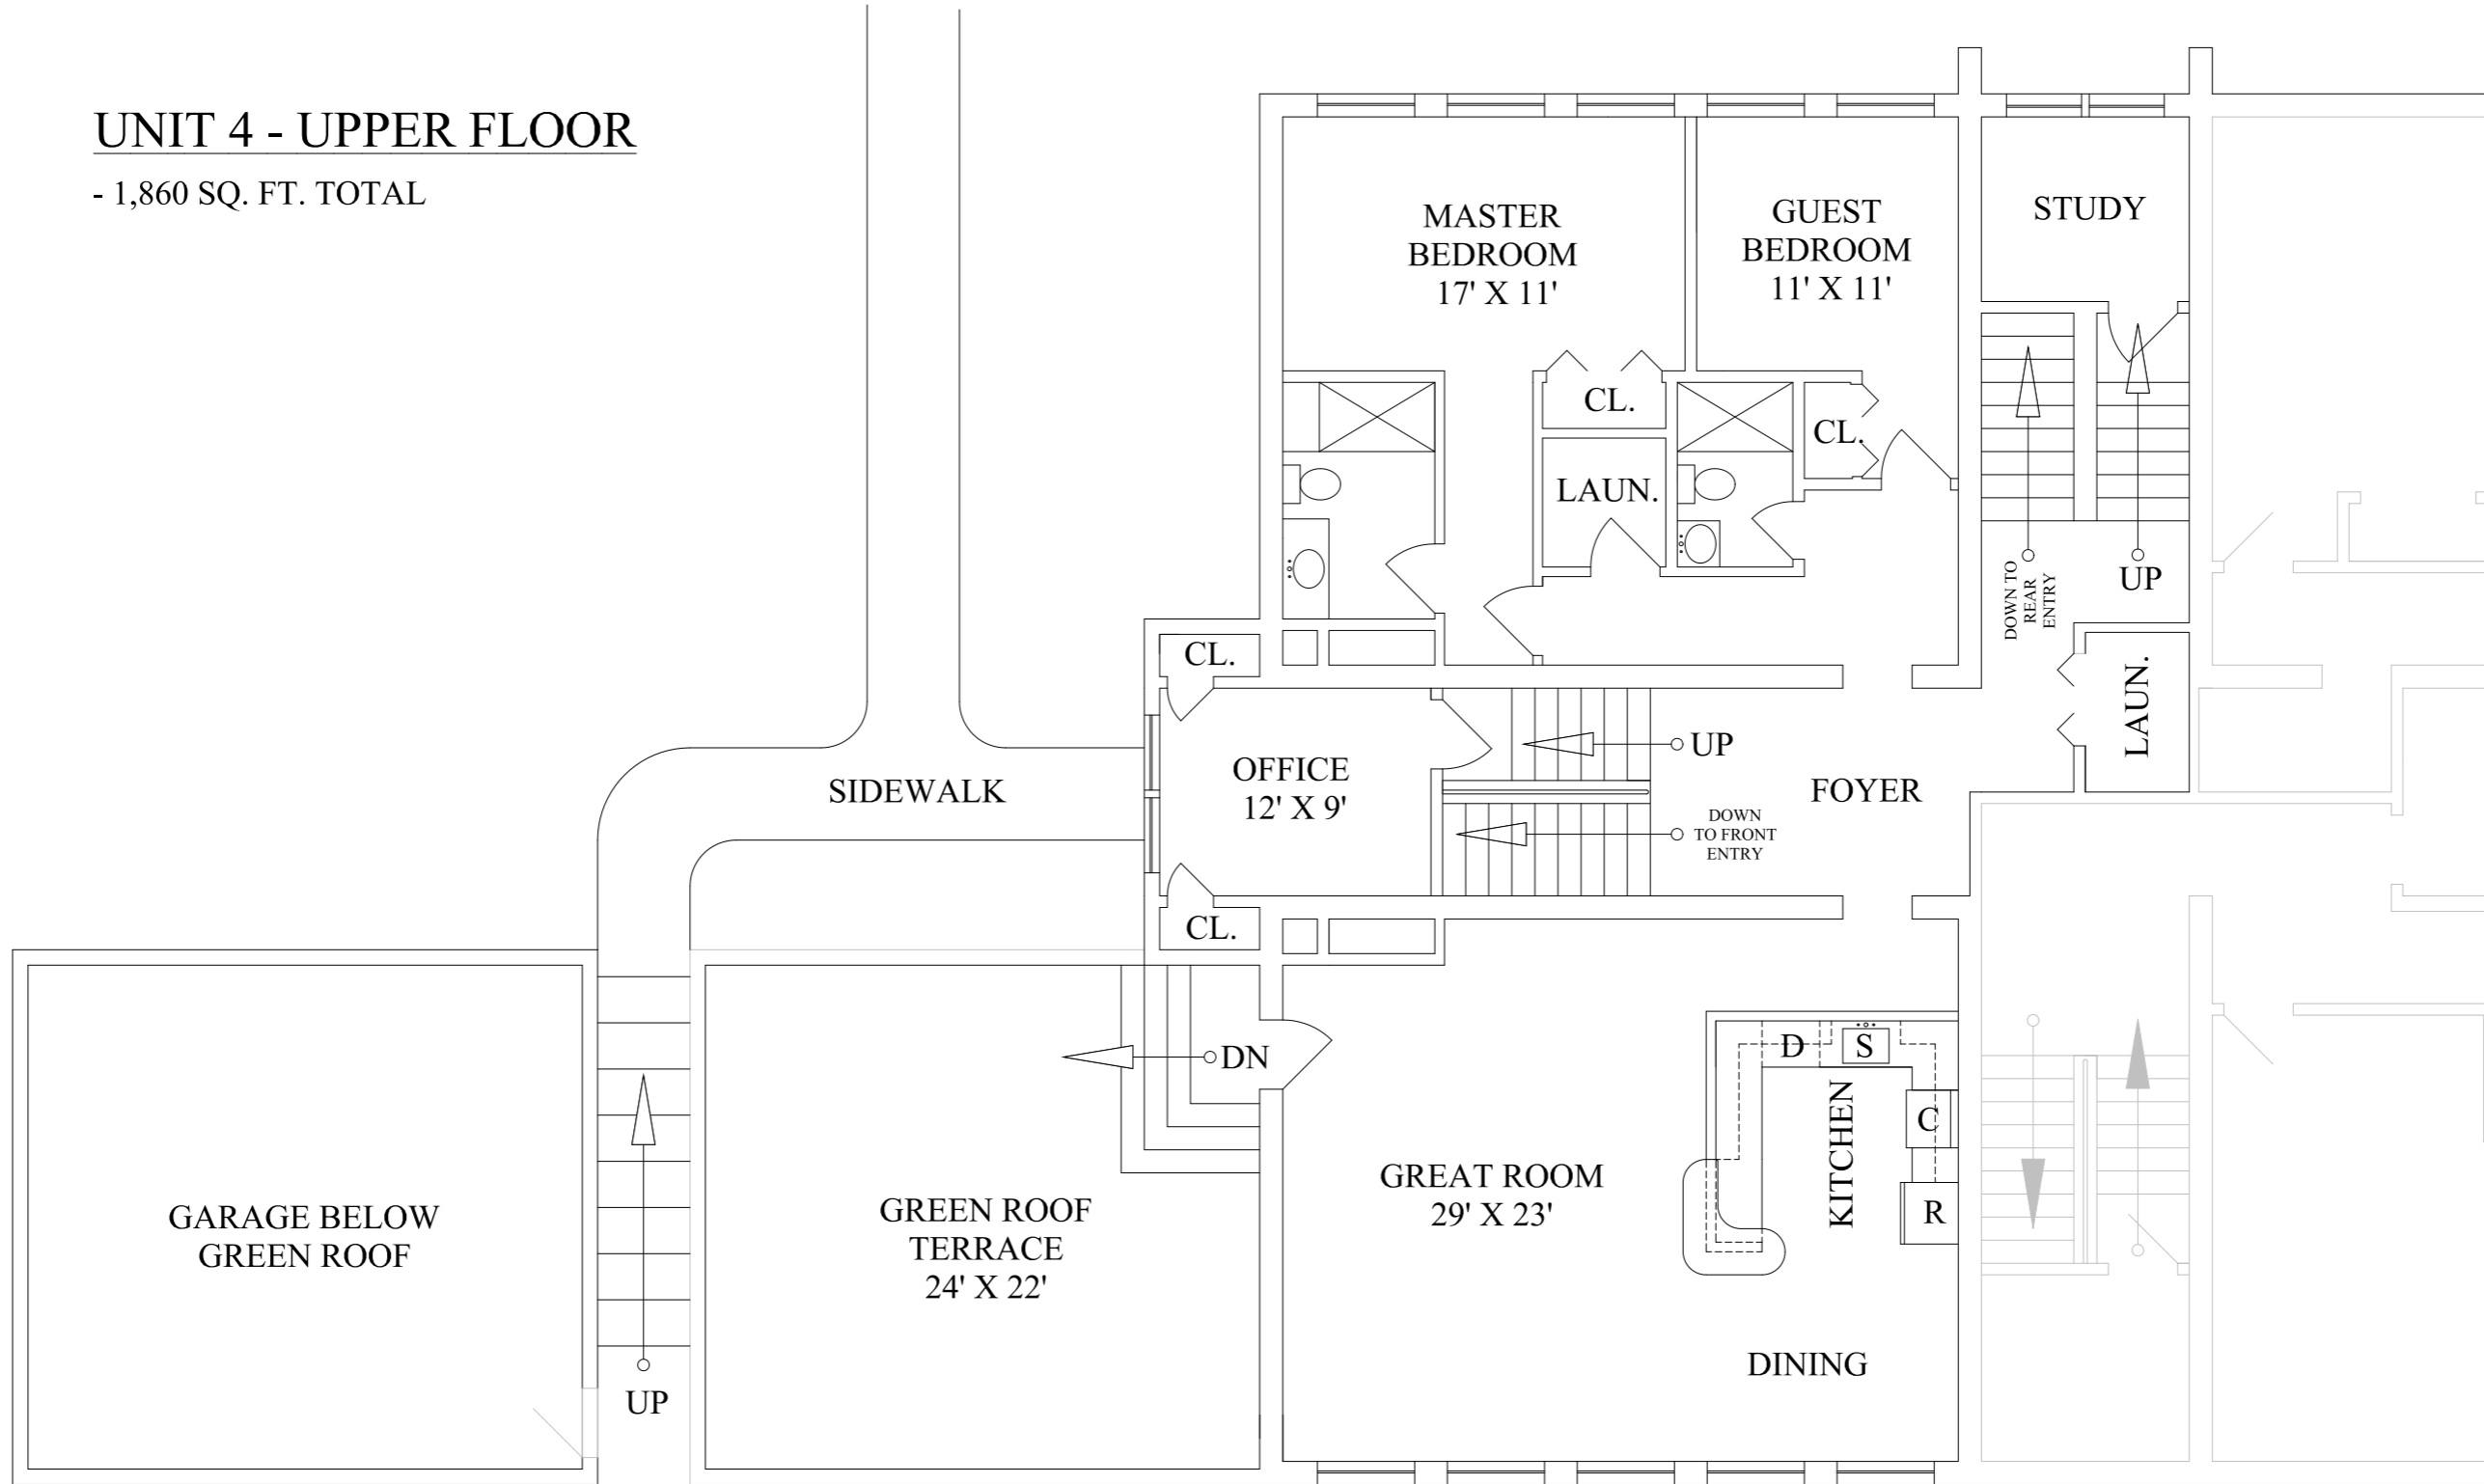

# UNIT 4 - UPPER FLOOR

- 1,860 SQ. FT. TOTAL

1 / 1

05-115 : THE LOFTS ON LAKE

CONDO - UNIT 4 - PROPOSED FLOOR PLAN

LOCATION : 1945 BRADY LAKE RD. KENT, OH

SCALE : 1/8" = 1'-0"

DATE : 4-28-06

DRAWN BY: THOMAS LINGO