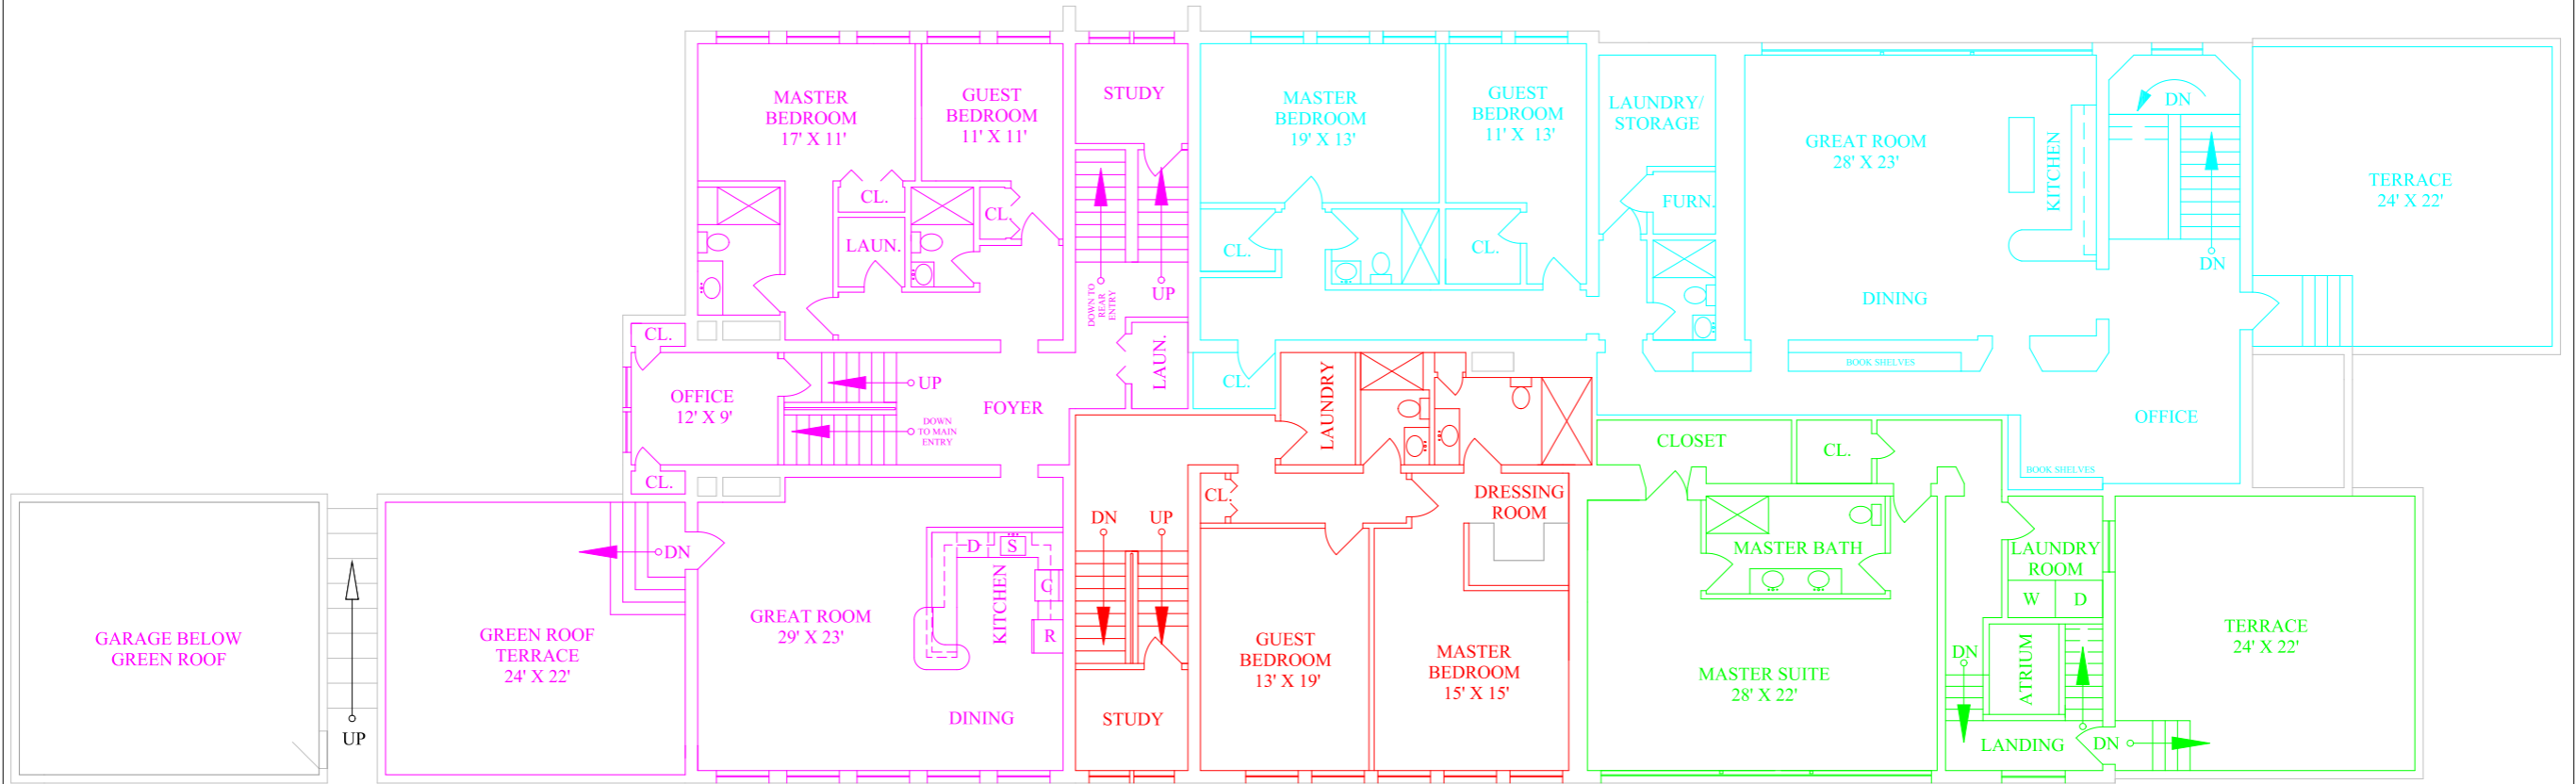

- UNIT 1 - 2,573 SF
- UNIT 2 - 2,582 SF
- UNIT 3 - 2,275 SF
- UNIT 4 - 1,860 SF
- UNIT 5 - 2,560 SF

OVERALL CONDO LAYOUT - UPPER FLOOR  
 NOT TO SCALE (FIT TO PAGE)